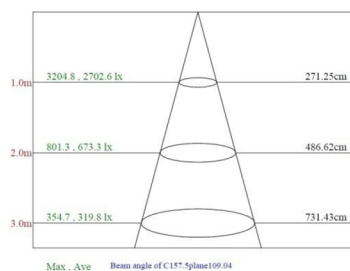

Radiation Diagram

IK-SP-FL-30WB

LUX Diagram

Radiation Diagram

IK-SP-FL-50WB

LUX Diagram

Radiation Diagram

IK-SP-FL-70WB