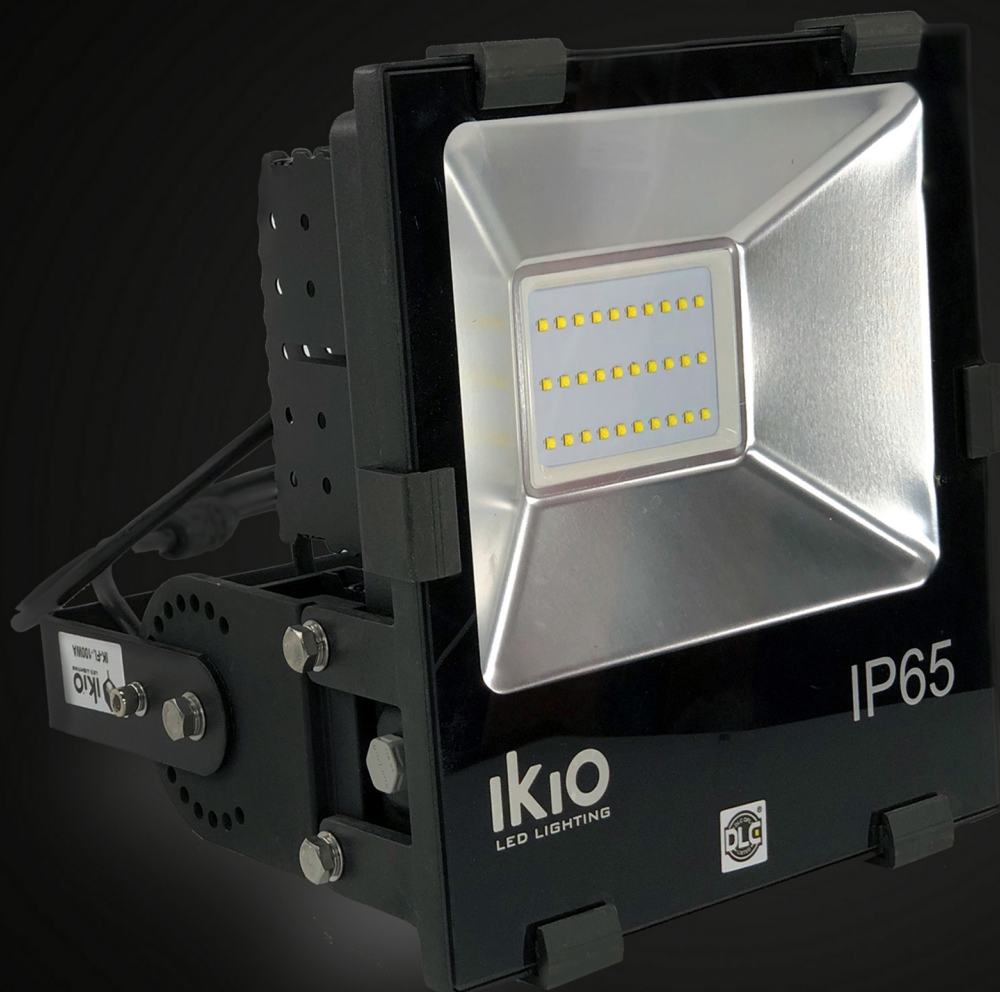

Premium Flood Light

ZENERGY
The LED Revolution

The IKIO Stadium Flood Light has a rugged die cast design with integrated cooling fins to ensure operations at optimum level temperature. It replaces up to 400W HID.

Features

- IP65 rated
- Low Starting Temperature
- Heat and impact resistant tempered glass
- 10-Year Manufacturer's Warranty
- 100,000-hours of lifetime at L70

800-931-5662 . Sales@ZnergyWorld.com

Powered by
ikio
LED LIGHTING

Product Code	IK-FLS1-LXXX-XXX-XX XXX						
Power Consumption (W)	40W	50W	70W	100W	150W	200W	250W
Lumen Output (Lm)	3000±5%	5000±5%	7000±5%	10000±5%	15000±5%	20000±5%	25000±5%
Lumen Efficacy (Lm/W)	75±5%	100±5%	100±5%	100±5%	100±5%	100±5%	100±5%
Beam angles	120						
CCT (K)	3000, 4000, 5000K						
AC Input Rating (VAC)	AC 90-277V 50/60Hz						
Color Rendering Index (CRI)	>90						
PF	≥ 0.90						

ORDERING INFORMATION

MODEL **LUMEN EFFICACY** **POWER** **CCT**
IK-FLS1 - **L100** - **40** - **30**

- 0 - 40 W
 - 0 - 50 W
 - 0 - 70 W
 - 0 - 100 W
 - 0 - 150 W
 - 0 - 200 W
 - 0 - 250 W
- 30 - 3000K
 - 40 - 4000K
 - 50 - 5000K