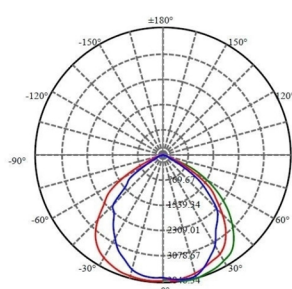

ORDERING INFORMATION

MODEL **LUMEN EFFICACY** **POWER** **CCT**
IK-FLS1 - **L100** - **40** - **30**

- 0 - 40 W
 - 0 - 50 W
 - 0 - 70 W
 - 0 - 100 W
 - 0 - 150 W
 - 0 - 200 W
 - 0 - 250 W
- 30 - 3000K
 - 40 - 4000K
 - 50 - 5000K

Radiation Diagram

IK-SP-FL-30WB

LUX Diagram

Radiation Diagram

IK-SP-FL-50WB

LUX Diagram

Radiation Diagram

IK-SP-FL-70WB