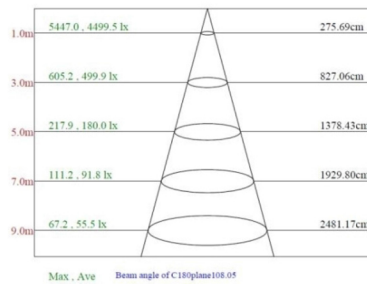

LUX Diagram

Radiation Diagram

IK-SP-FL-100WB

LUX Diagram

Radiation Diagram

IK-SP-FL-150WB

LUX Diagram

IK-SP-FL-30WB