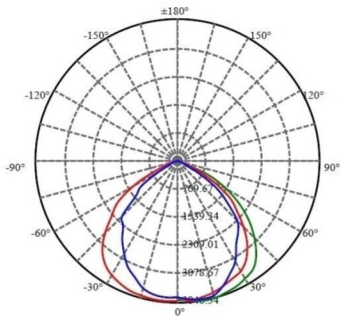

Radiation Diagram

IK-SP-FL-100WB