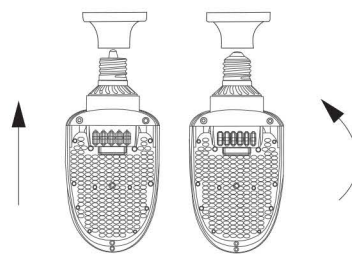

LED Retrofit Shoe Box

 **ZENERGY**[®]
The LED Revolution

The IKIO Retrofit Shoe Box series provides multiple lumen packages and distributions. This fixture offers necessary optical freedom and flexibility to meet the needs of a wide variety of lighting applications. It is a direct replacement of traditional sodium and HID lamp.

IP 65 Rated
Efficacy CRI 80+
Multi-Volt (100-277 V) input
10-Year Manufacturer's Warranty
100,000-Hour Lifetime at L70

Powered by
 **IKIO**
LED LIGHTING

Product Code	IK-RKSB-L130-XXXX-DN-XX					
Power Consumption (W)	27	36	54	75	95	115
Lumen Output (Lm)	3510±5%	4680±5%	7020±5%	9750±5%	12350±5%	14950±5%
Light Efficacy (Lm/W)	130±5%					
CCT (K)	4000±5%		5000±5%		5700±5%	
Color Rendering Index (CRI)	80+					
AC Input Rating (VAC)	AC 90-277V 50/60Hz					
Dimming (0-10V)	Optional					
PF	≥ 0.90					

ORDERING INFORMATION

MODEL	LUMEN EFFICACY	POWER	CCT
IK-RKSB	L130	027	40
		0 - 027 W 0 - 036 W 0 - 054 W 0 - 075 W 0 - 090 W 0 - 115 W	40 - 4000K 50 - 5000K 57 - 5700K

Optometric Data

Connector Options