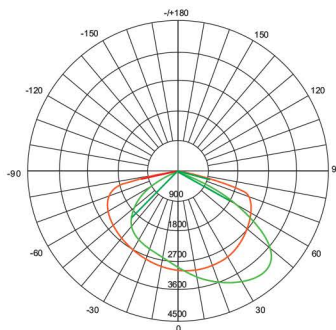

IP 65 Rated
Efficacy CRI 80+
Multi-Volt (100-277 V) input
10-Year Manufacturer's Warranty
100,000-Hour Lifetime at L70

Powered by
 **IKIO**
LED LIGHTING

Product Code	IK-RKSB-L130-XXXX-DN-XX					
Power Consumption (W)	27	36	54	75	95	115
Lumen Output (Lm)	3510±5%	4680±5%	7020±5%	9750±5%	12350±5%	14950±5%
Light Efficacy (Lm/W)	130±5%					
CCT (K)	4000±5%		5000±5%		5700±5%	
Color Rendering Index (CRI)	80+					
AC Input Rating (VAC)	AC 90-277V 50/60Hz					
Dimming (0-10V)	Optional					
PF	≥ 0.90					

ORDERING INFORMATION

MODEL	LUMEN EFFICACY	POWER	CCT
IK-RKSB	L130	027	40
		0 - 027 W 0 - 036 W 0 - 054 W 0 - 075 W 0 - 090 W 0 - 115 W	40 - 4000K 50 - 5000K 57 - 5700K

Optometric Data

Connector Options