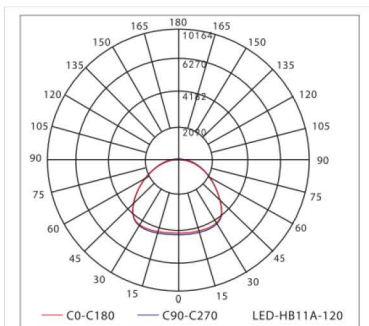

ORDERING INFORMATION

DLC LISTING AND NOMENCLATURE

80W		110W		165W	
DLC PRODUCT CODE	DLC PRODUCT ID	DLC PRODUCT CODE	DLC PRODUCT ID	DLC PRODUCT CODE	DLC PRODUCT ID
IK-HBLI-080-DY-J 3000k	PW2SSS4S	IK-HBLI-0110-DY-J 4000k	P6APR0X7	IK-HBLI-0165-DY-J 3000k	P81S7ZW7
IK-HBLI-080-DY-J 3500k	PPO7K8UB	IK-HBLI-0110-DY-J 5000k	PXIJX147	IK-HBLI-0165-DY-J 3500k	PYRE4YEA
IK-HBLI-080-DY-J 4000k	PP1GQK5I	IK-HBLI-0110-DY-J 5500k	PNFRX2XD	IK-HBLI-0165-DY-J 4000k	P5DZ50A4
IK-HBLI-080-DY-J 5000k	PBMO3I2W			IK-HBLI-0165-DY-J 5000k	P51SCBQN
IK-HBLI-080-DY-J 5700k	PX5TOG10			IK-HBLI-0165-DY-J 5700k	P1IXD5NR
225W		325W			
DLC PRODUCT CODE	DLC PRODUCT ID	DLC PRODUCT CODE	DLC PRODUCT ID		
IK-HBLI-0225-DY-J 3000k	PZTY0T93	IK-HBLI-0325-DY-J 3000k	PTPPQ6H3		
IK-HBLI-0225-DY-J 3500k	PELE94HN	IK-HBLI-0325-DY-J 3500k	PAP9MMEN		
IK-HBLI-0225-DY-J 4000k	PB9A0AUU	IK-HBLI-0325-DY-J 4000k	PCK38M11		
IK-HBLI-0225-DY-J 5000k	P3ZMOQXG	IK-HBLI-0325-DY-J 5000k	PL298IR8		
IK-HBLI-0225-DY-J 5700k	PIFNTSPK	IK-HBLI-0325-DY-J 5700k	POS2HHM9		

Optometric Data

IK-HBLI-L120-0165-DY-XX