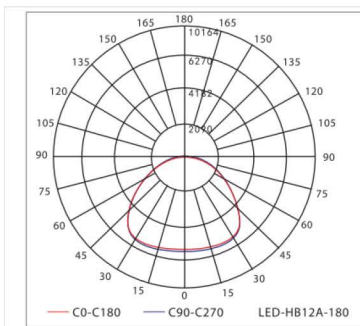

IK-HBLI-L120-0225-DY-XX